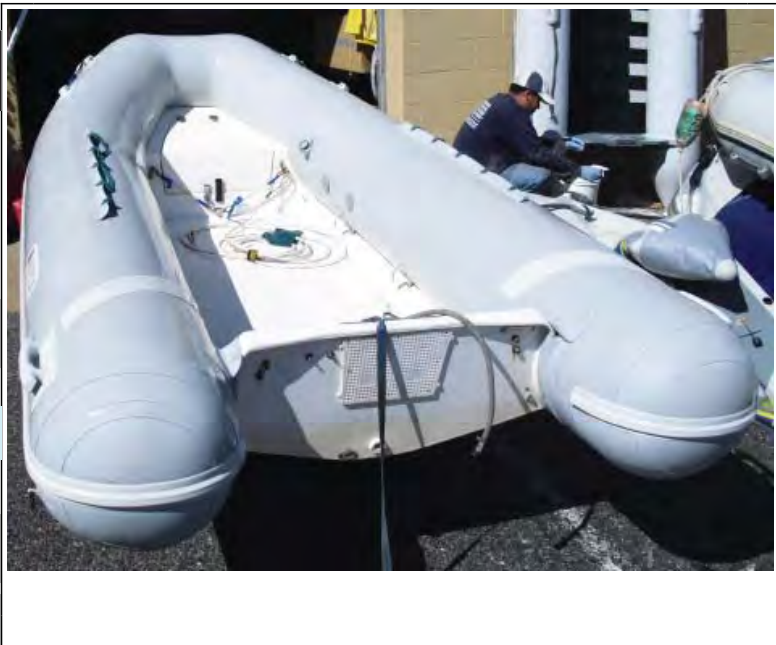

[Return to List](#)

363-4

ID: 5/7/10